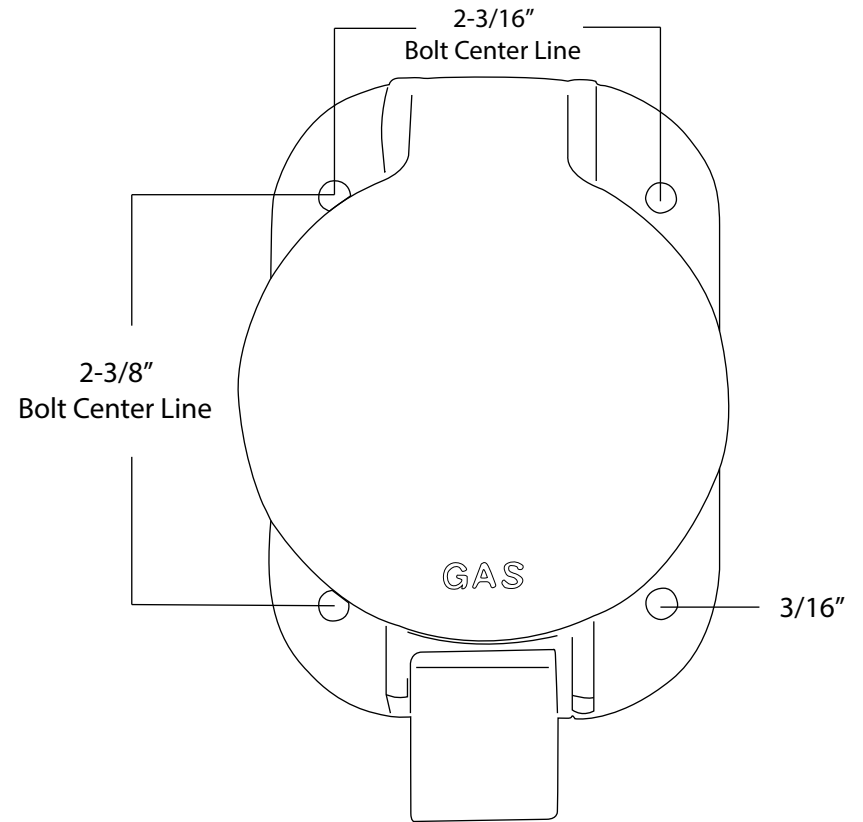

265-20 ALUMINUM FLIP TOP FUEL FILL- 2" HOSE

ACTUAL SIZE

IF YOU HAVE PRINTED THESE INSTRUCTIONS,
USE THE DIMENSIONS LISTED TO VERIFY THAT
THEY HAVE PRINTED TO SCALE.

WHEN PRINTING
DO NOT SHRINK TO FIT