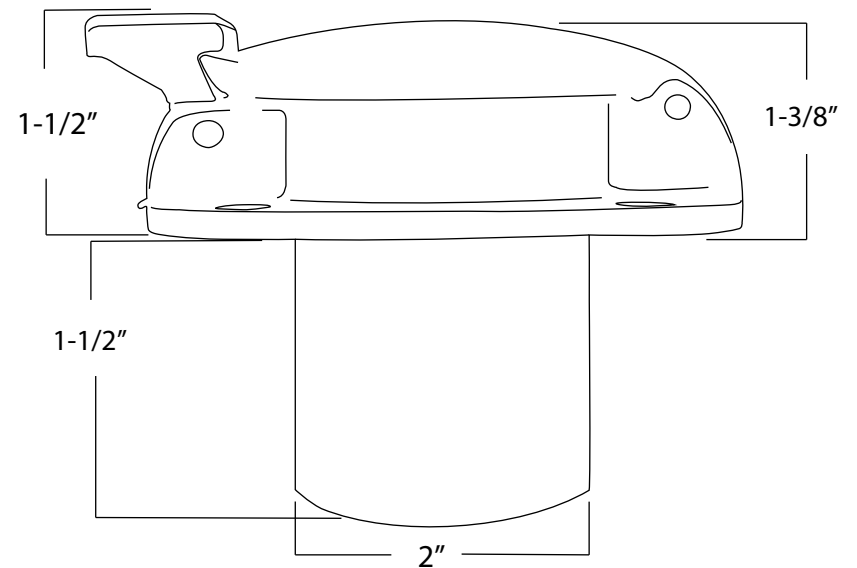

265-20 ALUMINUM FLIP TOP FUEL FILL- 2" HOSE

ACTUAL SIZE

IF YOU HAVE PRINTED THESE INSTRUCTIONS,
USE THE DIMENSIONS LISTED TO VERIFY THAT
THEY HAVE PRINTED TO SCALE.

WHEN PRINTING
DO NOT SHRINK TO FIT