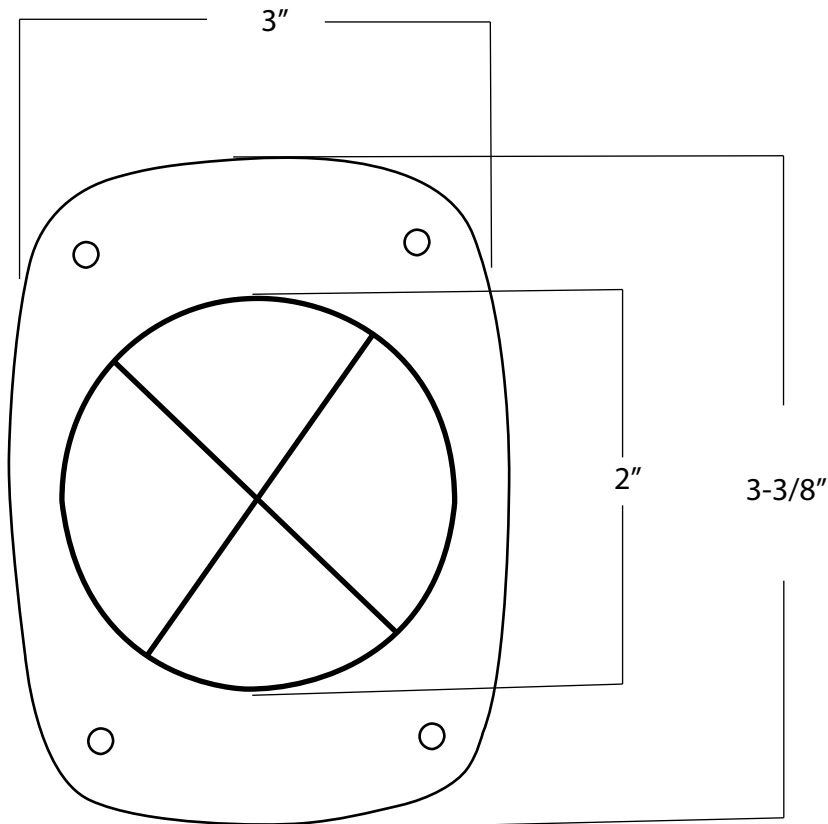

265-20 ALUMINUM FLIP TOP FUEL FILL- 2" HOSE

ACTUAL SIZE

IF YOU HAVE PRINTED THESE INSTRUCTIONS,
USE THE DIMENSIONS LISTED TO VERIFY THAT
THEY HAVE PRINTED TO SCALE.

WHEN PRINTING
DO NOT SHRINK TO FIT