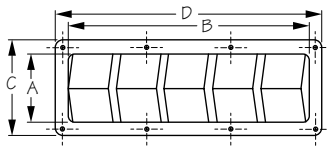

SLOTTED VENTILATOR

Stamped 316 Stainless

Bulk Part No.	Display Part No.	Lou- vers	(Cutout Size)		(Overall Size)				Vent Area	Fast-ener	Weight	Std. Pack	Taiwan
			A	B	C	D	E	F					
331280	n/a	10	3-5/8"	19-7/8"	4-1/2"	20-7/8"	13/16"	1"	24.21 in ²	#6 RH	1.52 lb	1 ea	
n/a	331290-3	5	3-5/8"	12"	4-1/2"	12-7/8"	13/16"	1"	11.65 in ²	#6 RH	1.03	1 ea	
331300	n/a	3	3-5/8"	7-1/8"	4-1/8"	8-1/8"	13/16"	1"	6.63 in ²	#6 RH	.66	1 ea	