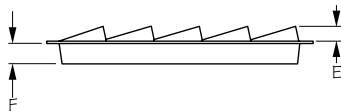

SLOTTED VENTILATOR

Stamped 316 Stainless

Bulk Part No.	Display Part No.	Lou- vers	(Cutout Size)		(Overall Size)				Vent Area	Fast-ener	Weight	Std. Pack	Taiwan
			A	B	C	D	E	F					
331280	n/a	10	3-5/8"	19-7/8"	4-1/2"	20-7/8"	13/16"	1"	24.21 in ²	#6 RH	1.52 lb	1 ea	
n/a	331290-3	5	3-5/8"	12"	4-1/2"	12-7/8"	13/16"	1"	11.65 in ²	#6 RH	1.03	1 ea	
331300	n/a	3	3-5/8"	7-1/8"	4-1/8"	8-1/8"	13/16"	1"	6.63 in ²	#6 RH	.66	1 ea	